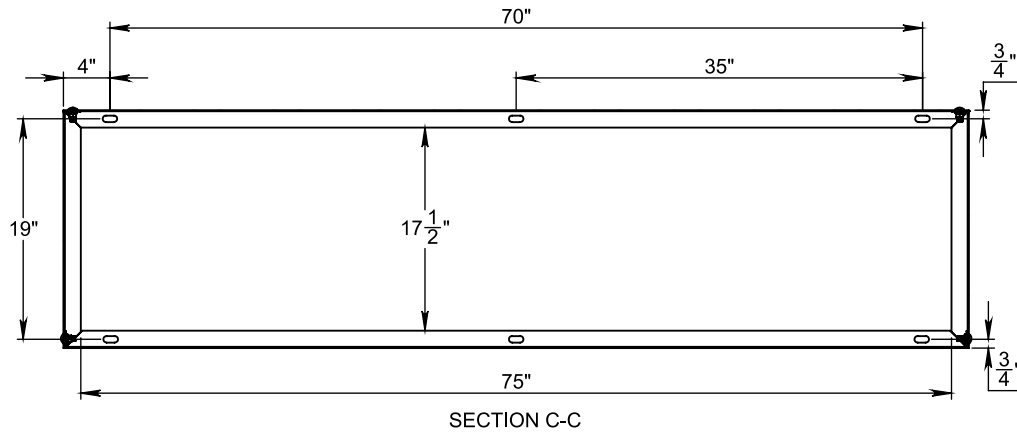

Three Phase Cabinet 25kV 200AMP

APS-14SS307822-ACACAC

Cabinet Three Phase Steel Green High Profile Style
30X78X22 inches with 3 Parking Stands Code A and 3 Backplates Code C

- Stainless Steel 14 Gauge
- Green powder coat finish IEEE C57.12.28
- Lifting provision with two 5/8" 11UNC nuts
- Mounting Slots on base to be 9/16 X 1.25" OBRound Type
- Two Wind Lock
- Aluminum Hinges