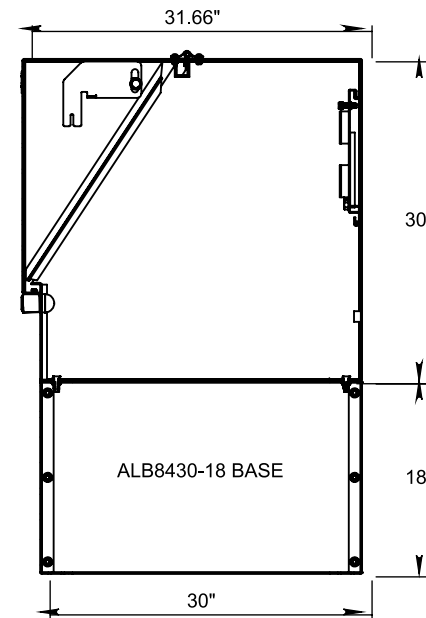

## Three Phase Cabinet 25/35kV 600AMP

## APS-308430-GOGOGO

SECTION B-B  
 ESCALA 1 : 13.5

Aluminum Riser  
 ALB9830-18  
 (Ordered Separately)

SECTION A-A