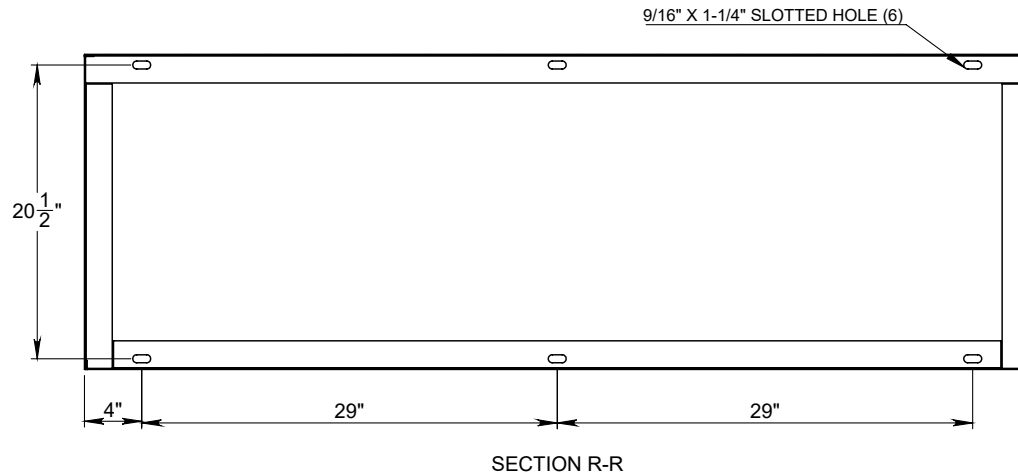

Three Phase Cabinet 25kV 600AMP

APS-14S306622-KKK

- Three Phase Steel Green High Profile Style 30X66X22 inches with 3 Backplates Code K
- Steel 14 Gauge.
- Green powder coat finish IEEE C57.12.28.
- Lifting provision with two 5/8" 11UNC nuts.
- Mounting Slots on base to be 9/16 X 1.25" OBRound Type.
- Two Wind Lock.
- Aluminum Hinges.