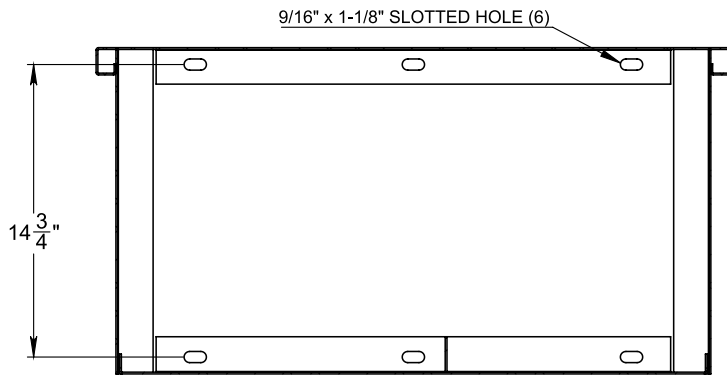

Single Phase Cabinet 15kV 200AMP

APS302618-N

SECTION R-R

BACK PLATE 24 WITH DOUBLE
BOTTOM LINE MIDAM CODE N

SECTION C-C