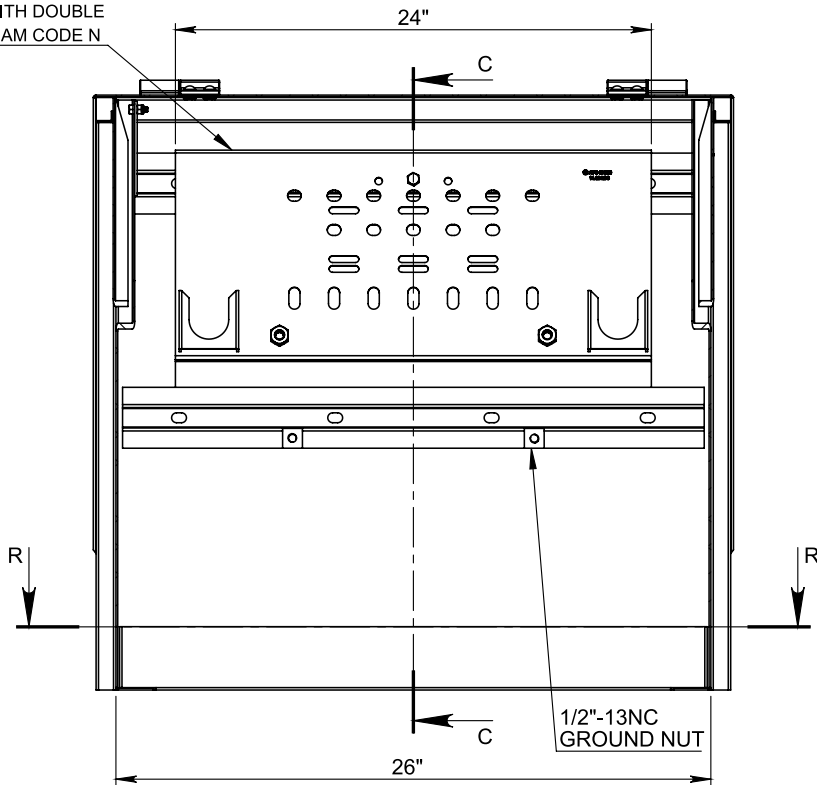

Single Phase Cabinet 15kV 200AMP

APS302618-N

SECTION R-R

BACK PLATE 24 WITH DOUBLE
BOTTOM LINE MIDAM CODE N

SECTION C-C