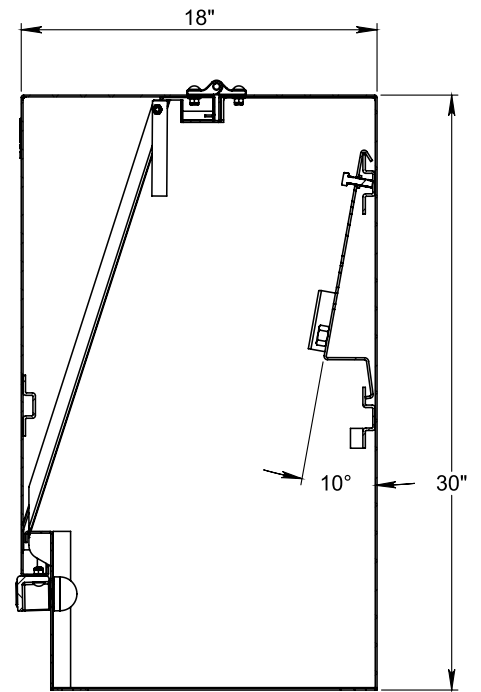

Single Phase Cabinet 15kV 200AMP

APS302618-N

SECTION R-R

BACK PLATE 24 WITH DOUBLE
BOTTOM LINE MIDAM CODE N

SECTION C-C