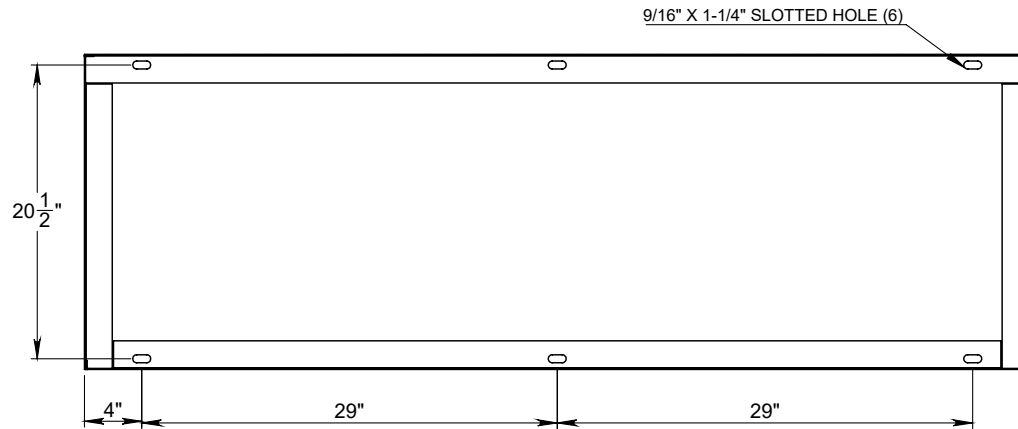

Single Phase Cabinet 25kV 600AMP

APS-14S306622-KKK

- Single Phase Steel Green High Profile Style 30X66X22 inches with 3 Backplates Code K
- Steel 14 Gauge.
- Green powder coat finish IEEE C57.12.28.
- Lifting provision with two 5/8" 11UNC nuts.
- Mounting Slots on base to be 9/16 X 1.25" OBRound Type.
- Two Wind Lock.
- Aluminum Hinges.