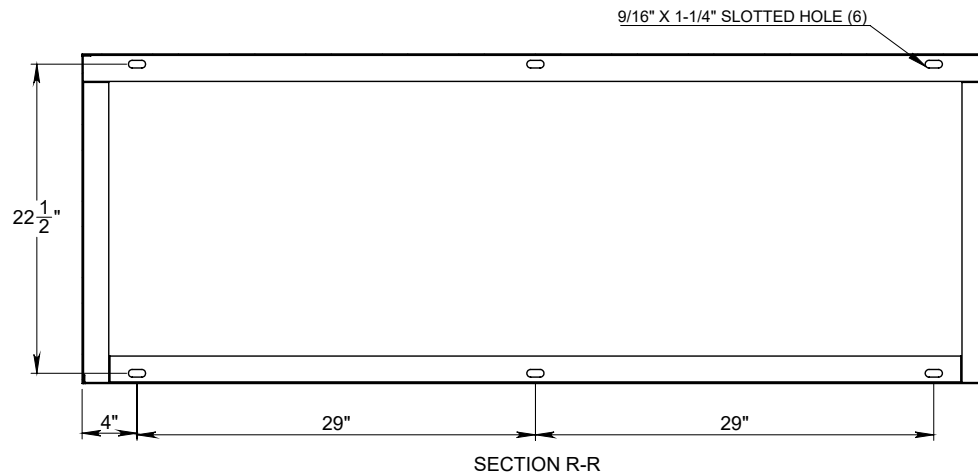

Single Phase Cabinet 25kV 600AMP

APS-14S303024-KKK

- Cabinet Single Phase Steel Green High Profile 30X66x24 inches with 3 Backplates Code K
- Steel 14 Gauge.
- Green powder coat finish IEEE C57.12.28.
- Lifting provision with two 5/8" 11UNC nuts.
- Mounting Slots on base to be 9/16 X 1.25" OBRound Type.
- Two Wind Lock.
- Aluminum Hinges.